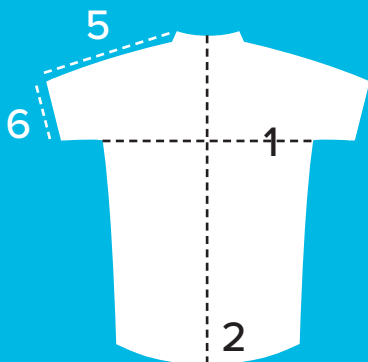

b

Mens Sizing (cm)		XS	S	M	L	XL	XXL
1	½ Chest	49	51	53	55	57	59
2	Center Front Length	57.5	59	61	63	64	66
3	Center Back Length	71	73	75	77	79	81
4	½ Bottom - waist width	37	39	41	43	45	47
5	Sleeve length	36	37	38	39	40	41
6	½ Sleeve cuff - flat	13.5	14	14.5	15	15.5	16

Front

Back

Ladies Sizing (cm)		XS	S	M	L	XL	XXL
1	½ Chest	45	47	49	51	53	55
2	Center Front Length	54.5	56	57.5	59	61	63
3	Center Back Length	67	69	71	73	75	77
4	½ Bottom - waist width	33	35	37	39	41	43
5	Sleeve length	34	35	36	37	38	39
6	½ Sleeve cuff - flat	12.5	13	13.5	14	14.5	15

Front

Back