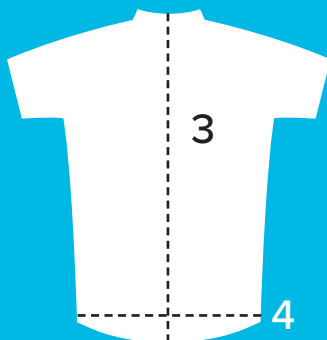

b

Mens Sizing (cm)		XS	S	M	L	XL	XXL
1	½ Chest	49	51	53	55	57	59
2	Center Front Length	57.5	59	61	63	64	66
3	Center Back Length	71	73	75	77	79	81
4	½ Bottom - waist width	37	39	41	43	45	47
5	Sleeve length	36	37	38	39	40	41
6	½ Sleeve cuff - flat	13.5	14	14.5	15	15.5	16

Front

Back

Ladies Sizing (cm)		XS	S	M	L	XL	XXL
1	½ Chest	45	47	49	51	53	55
2	Center Front Length	54.5	56	57.5	59	61	63
3	Center Back Length	67	69	71	73	75	77
4	½ Bottom - waist width	33	35	37	39	41	43
5	Sleeve length	34	35	36	37	38	39
6	½ Sleeve cuff - flat	12.5	13	13.5	14	14.5	15

Front

Back