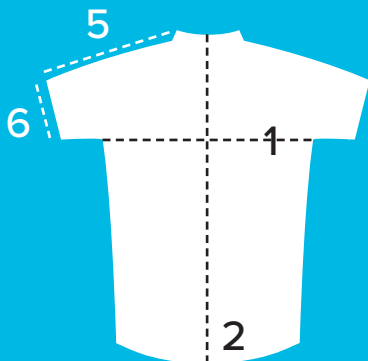

b

Mens Sizing (cm)		XS	S	M	L	XL	XXL
1	½ Chest	49	51	53	55	57	59
2	Center Front Length	57.5	59	61	63	64	66
3	Center Back Length	71	73	75	77	79	81
4	½ Bottom - waist width	37	39	41	43	45	47
5	Sleeve length	36	37	38	39	40	41
6	½ Sleeve cuff - flat	13.5	14	14.5	15	15.5	16

Front

Back

Ladies Sizing (cm)		XS	S	M	L	XL	XXL
1	½ Chest	45	47	49	51	53	55
2	Center Front Length	54.5	56	57.5	59	61	63
3	Center Back Length	67	69	71	73	75	77
4	½ Bottom - waist width	33	35	37	39	41	43
5	Sleeve length	34	35	36	37	38	39
6	½ Sleeve cuff - flat	12.5	13	13.5	14	14.5	15

Front

Back